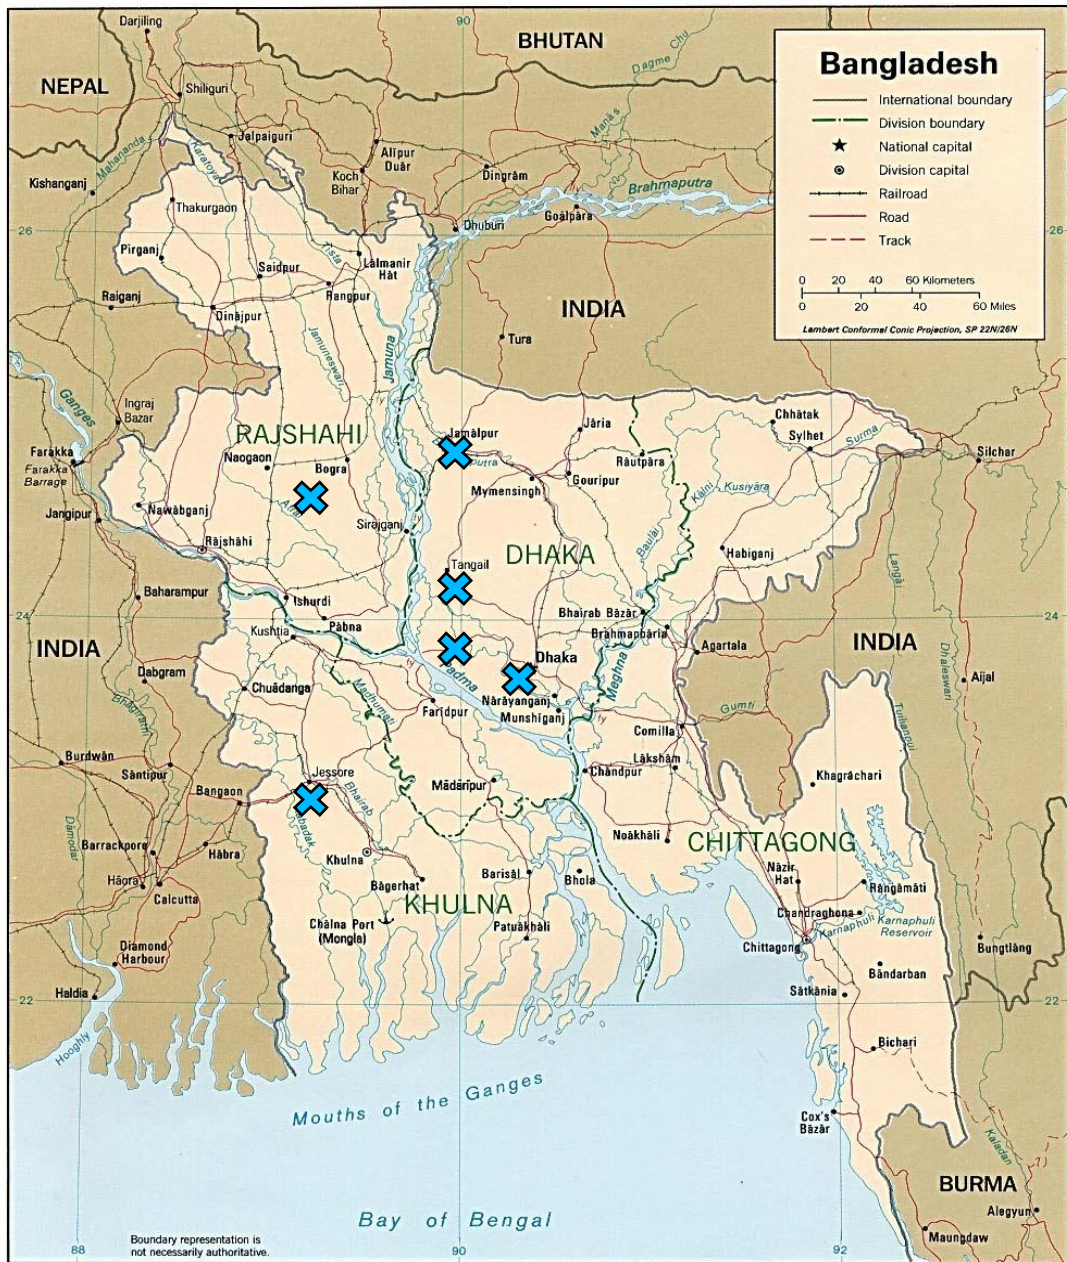

Producer groups location

Developmet Wheel cooperates with producer groups in Dhaka, Bogra, Jessore, Tangail, Jamalpur, Manikgonj and plan to start working with groups in other places of the country.

At the moment there are 12 groups of artisans including 412 group members (273 are female and 139 are male) that are involved in handcraft.