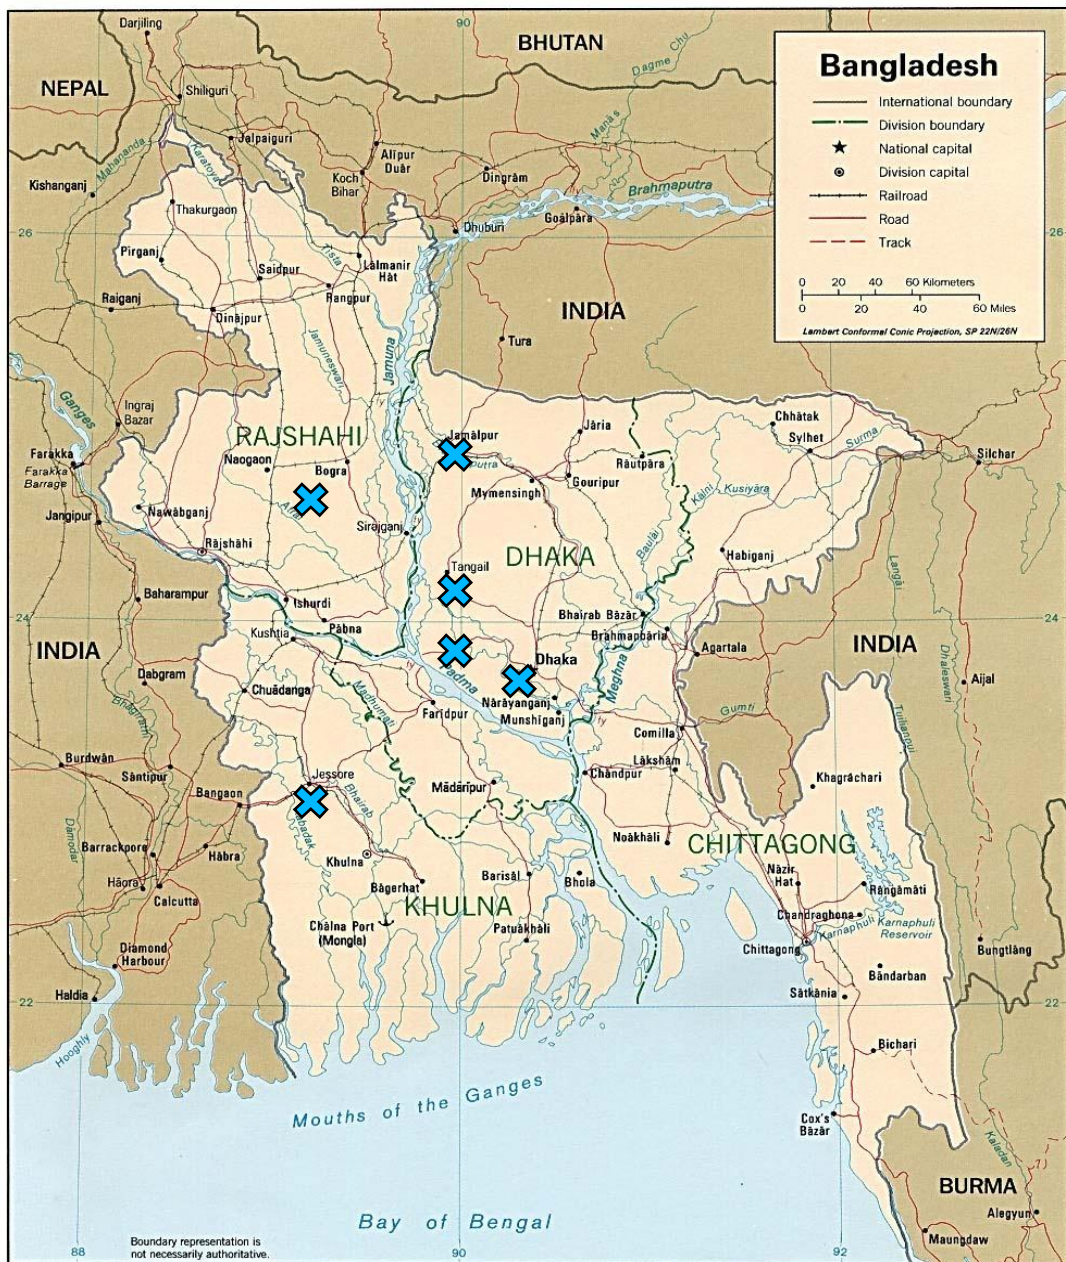

Producer groups location

Development Wheel cooperates with producer groups in Dhaka, Bogra, Jessore, Tangail, Jamalpur, Manikgonj and plan to start working with groups in other places of the country.

At the moment there are 12 groups of artisans including 412 group members (273 are female and 139 are male) that are involved in handcraft.