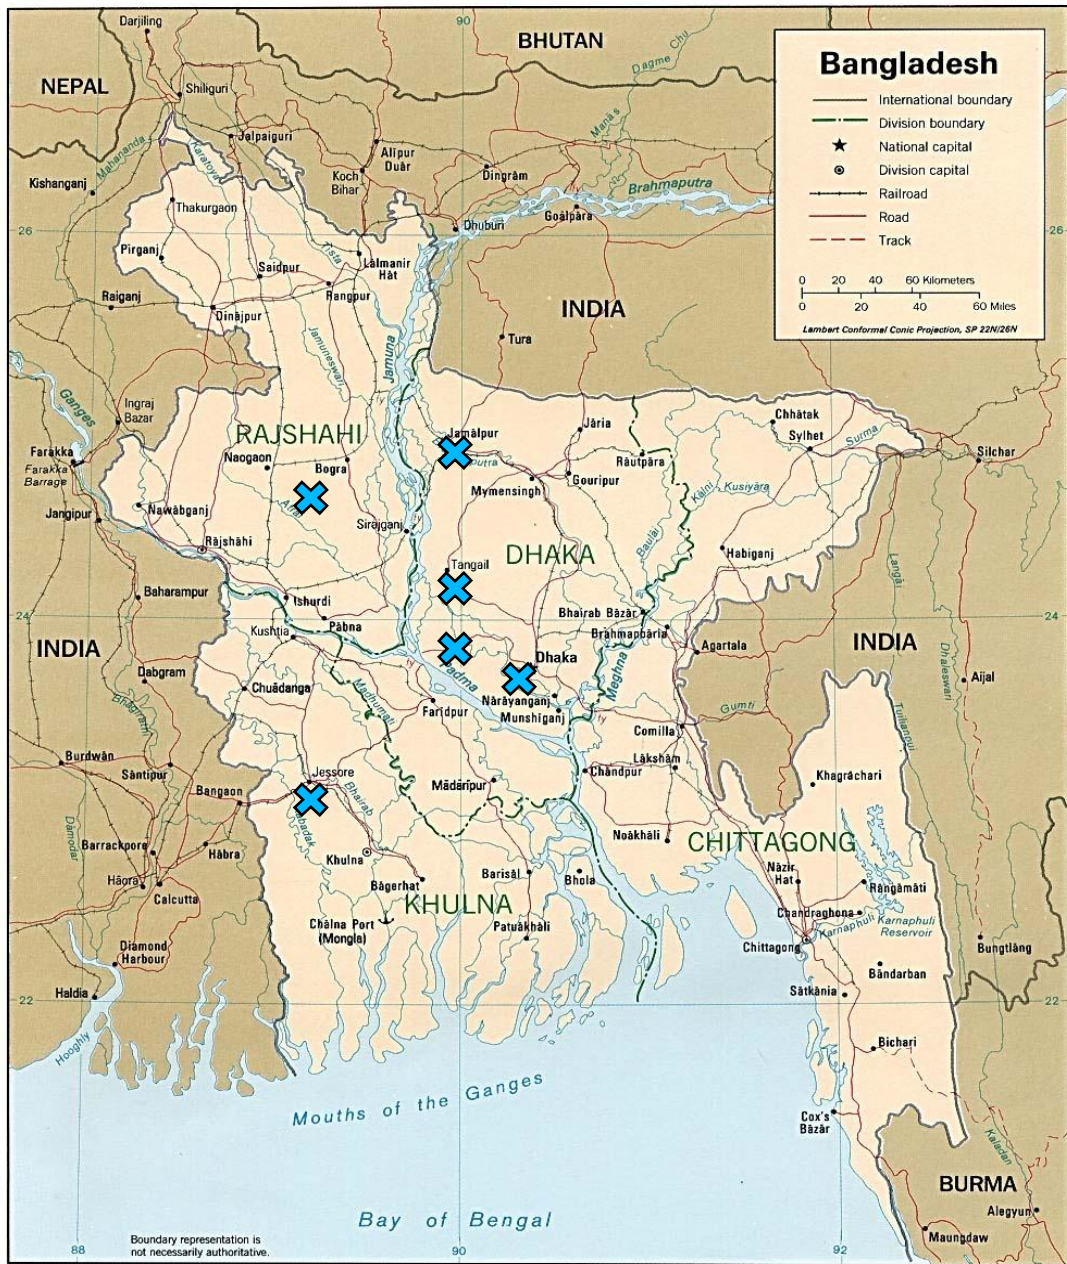

Producer groups location

Developmet Wheel cooperates with producer groups in Dhaka, Bogra, Jessore, Tangail, Jamalpur, Manikgonj and plan to start working with groups in other places of the country.

At the moment there are 12 groups of artisans including 412 group members (273 are female and 139 are male) that are involved in handcraft.